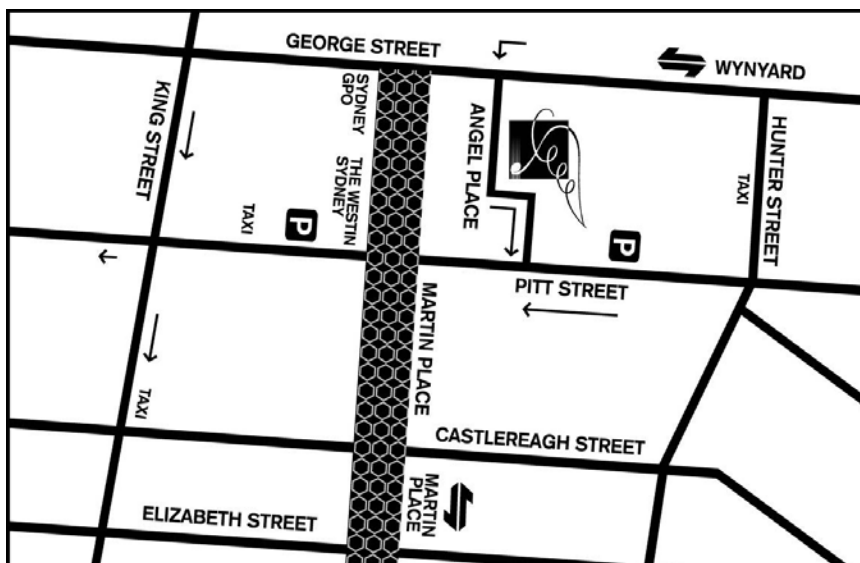

Venue location, access and deliveries

Angel Place is located in the centre of the CBD, running between George Street and Pitt Street, and located only a few metres north of Martin Place. Deliveries can either be made via the venue's loading dock or via the front doors on Angel Place.

Please Note: Business hours are Monday to Friday 9am – 5pm. No one will be here to accept deliveries outside of business hours unless by prior arrangement.

Loading Dock

The Loading Dock at City Recital Hall Angel Place can be accessed via the Angel Place Car Park entrance at 123 Pitt Street (on the right hand side of Pitt Street, about half way between Hunter Street and Martin Place cross streets).

Drivers must specifically request the City Recital Hall Loading Dock, as there are several loading docks in this area. The AMP Tower courier bays located opposite the venue's loading dock may not be used by users of City Recital Hall.

Vehicle height clearance is 3.4m
Loading Dock height is 1.2m

Contact

Graham Parsons,
Operations Manager
City Recital Hall Angel Place
Ph 02 9231 9011
stage.door@cityrecitalhall.com

2 Angel Place

Larger deliveries or couriered items may be made via the large foyer doors off Angel Place itself. Drivers should pull up in the bay behind the Angel Pub and announce themselves at Stage Door.

Courier Items

City Recital Hall Angel Place
2-12 Angel Place
Sydney NSW 2000