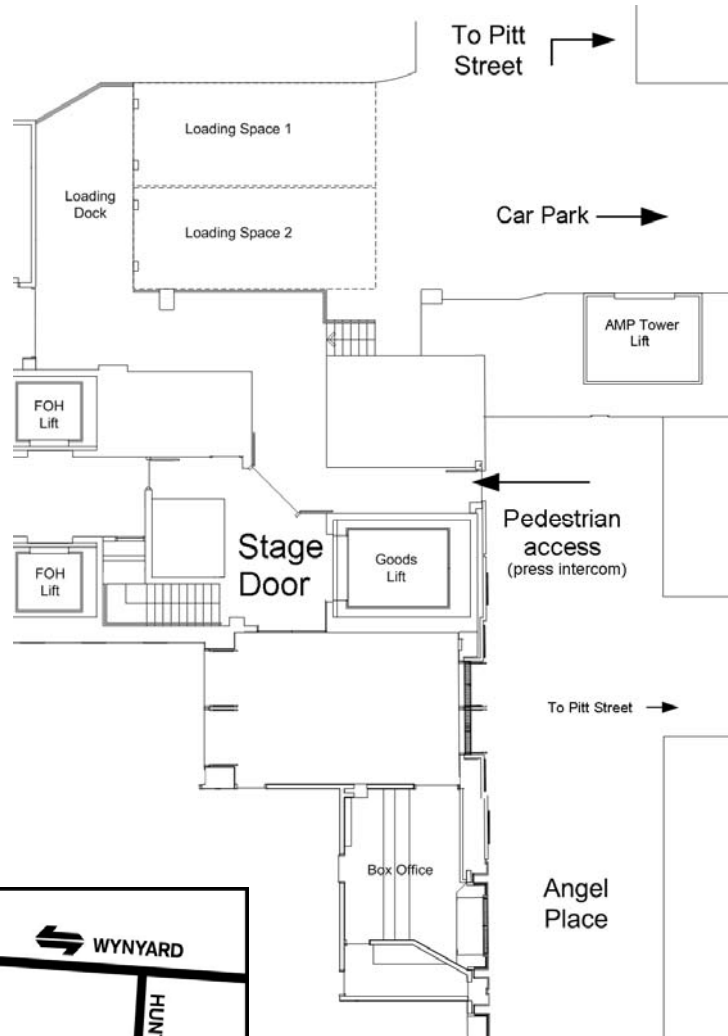

Venue location, access and deliveries

Angel Place is located in the centre of the CBD, running between George Street and Pitt Street, and located only a few metres north of Martin Place. Deliveries can either be made via the venue's loading dock or via the front doors on Angel Place.

Please Note: Business hours are Monday to Friday 9am – 5pm. No one will be here to accept deliveries outside of business hours unless by prior arrangement.

Loading Dock

The Loading Dock at City Recital Hall Angel Place can be accessed via the Angel Place Car Park entrance at 123 Pitt Street (on the right hand side of Pitt Street, about half way between Hunter Street and Martin Place cross streets).

Drivers must specifically request the City Recital Hall Loading Dock, as there are several loading docks in this area. The AMP Tower courier bays located opposite the venue's loading dock may not be used by users of City Recital Hall.

Vehicle height clearance is 3.4m
Loading Dock height is 1.2m

Contact

Graham Parsons,
Operations Manager
City Recital Hall Angel Place
Ph 02 9231 9011
stage.door@cityrecitalhall.com

2 Angel Place

Larger deliveries or couriered items may be made via the large foyer doors off Angel Place itself. Drivers should pull up in the bay behind the Angel Pub and announce themselves at Stage Door.

Courier Items

City Recital Hall Angel Place
2-12 Angel Place
Sydney NSW 2000